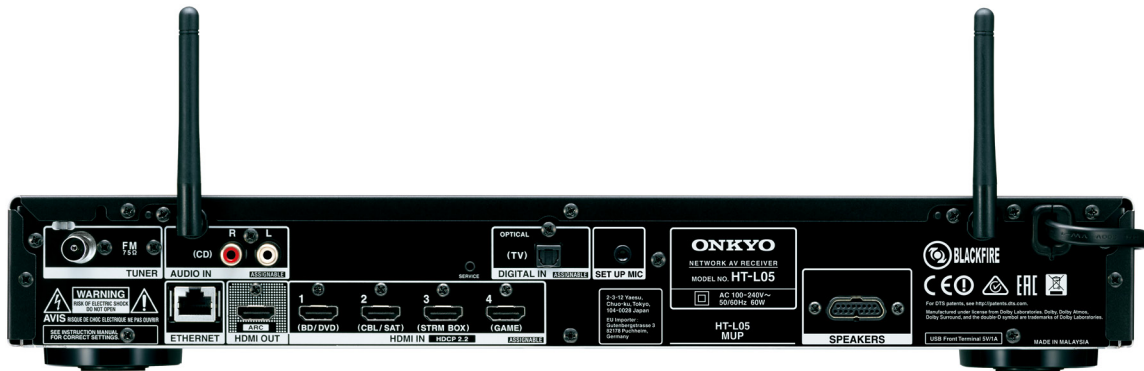

HT-L05 Rear View

Text on receiver may vary with region.